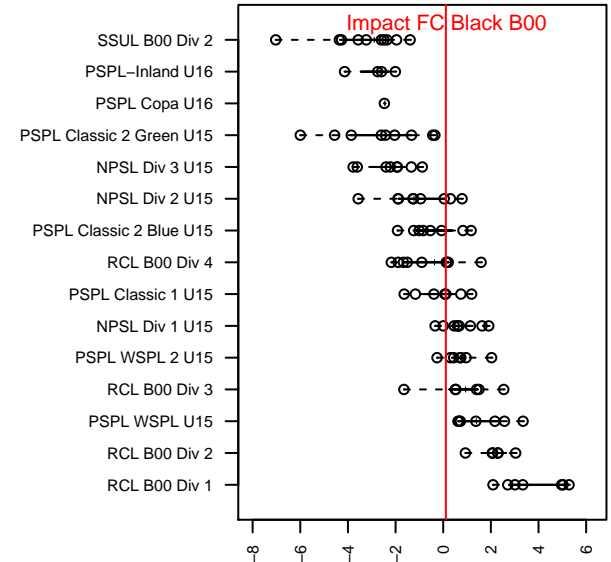

**attack and defense rating
relative to others at age
and all opponents in last 13 months**