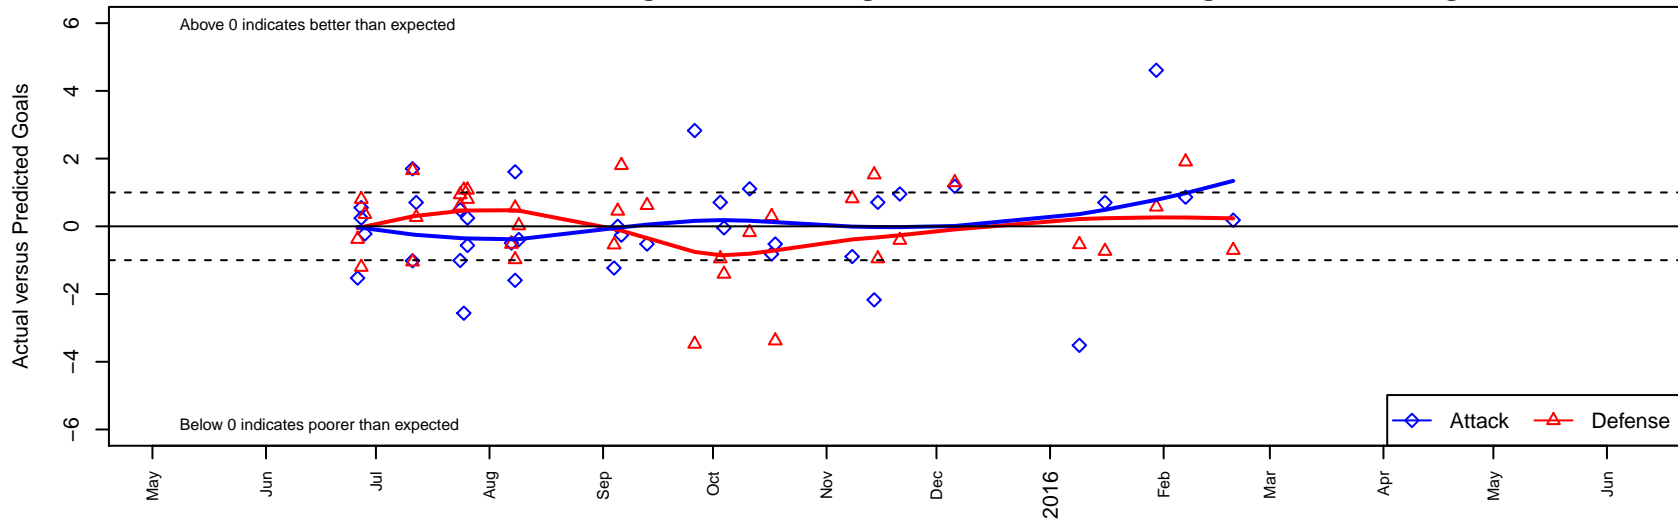

# Impact FC Black B00

Cascade SC  
 Renton, WA  
 B00 total strength=1261  
 attack=6.82 defense=3.57  
 fall league = PSPL Classic 1 U15

alt names used:  
 57 Impact FC 00 Black  
 CSC Impact FC 00 Black  
 Impact FC 00 Black  
 Cascade Impact B00 Black  
 CSC Impact FC 00 Black  
 CASCADE SC IMPACT FC 00 BLACK (WA)

**Impact FC Black B00**  
 Dots are actual minus expected GF (blue circles) and GA (red triangles).  
 Blue line is smoothed change in attack strength. Red is smoothed change in defense strength.

**attack and defense variance (black dot)  
relative to other teams  
and top 10 in region**